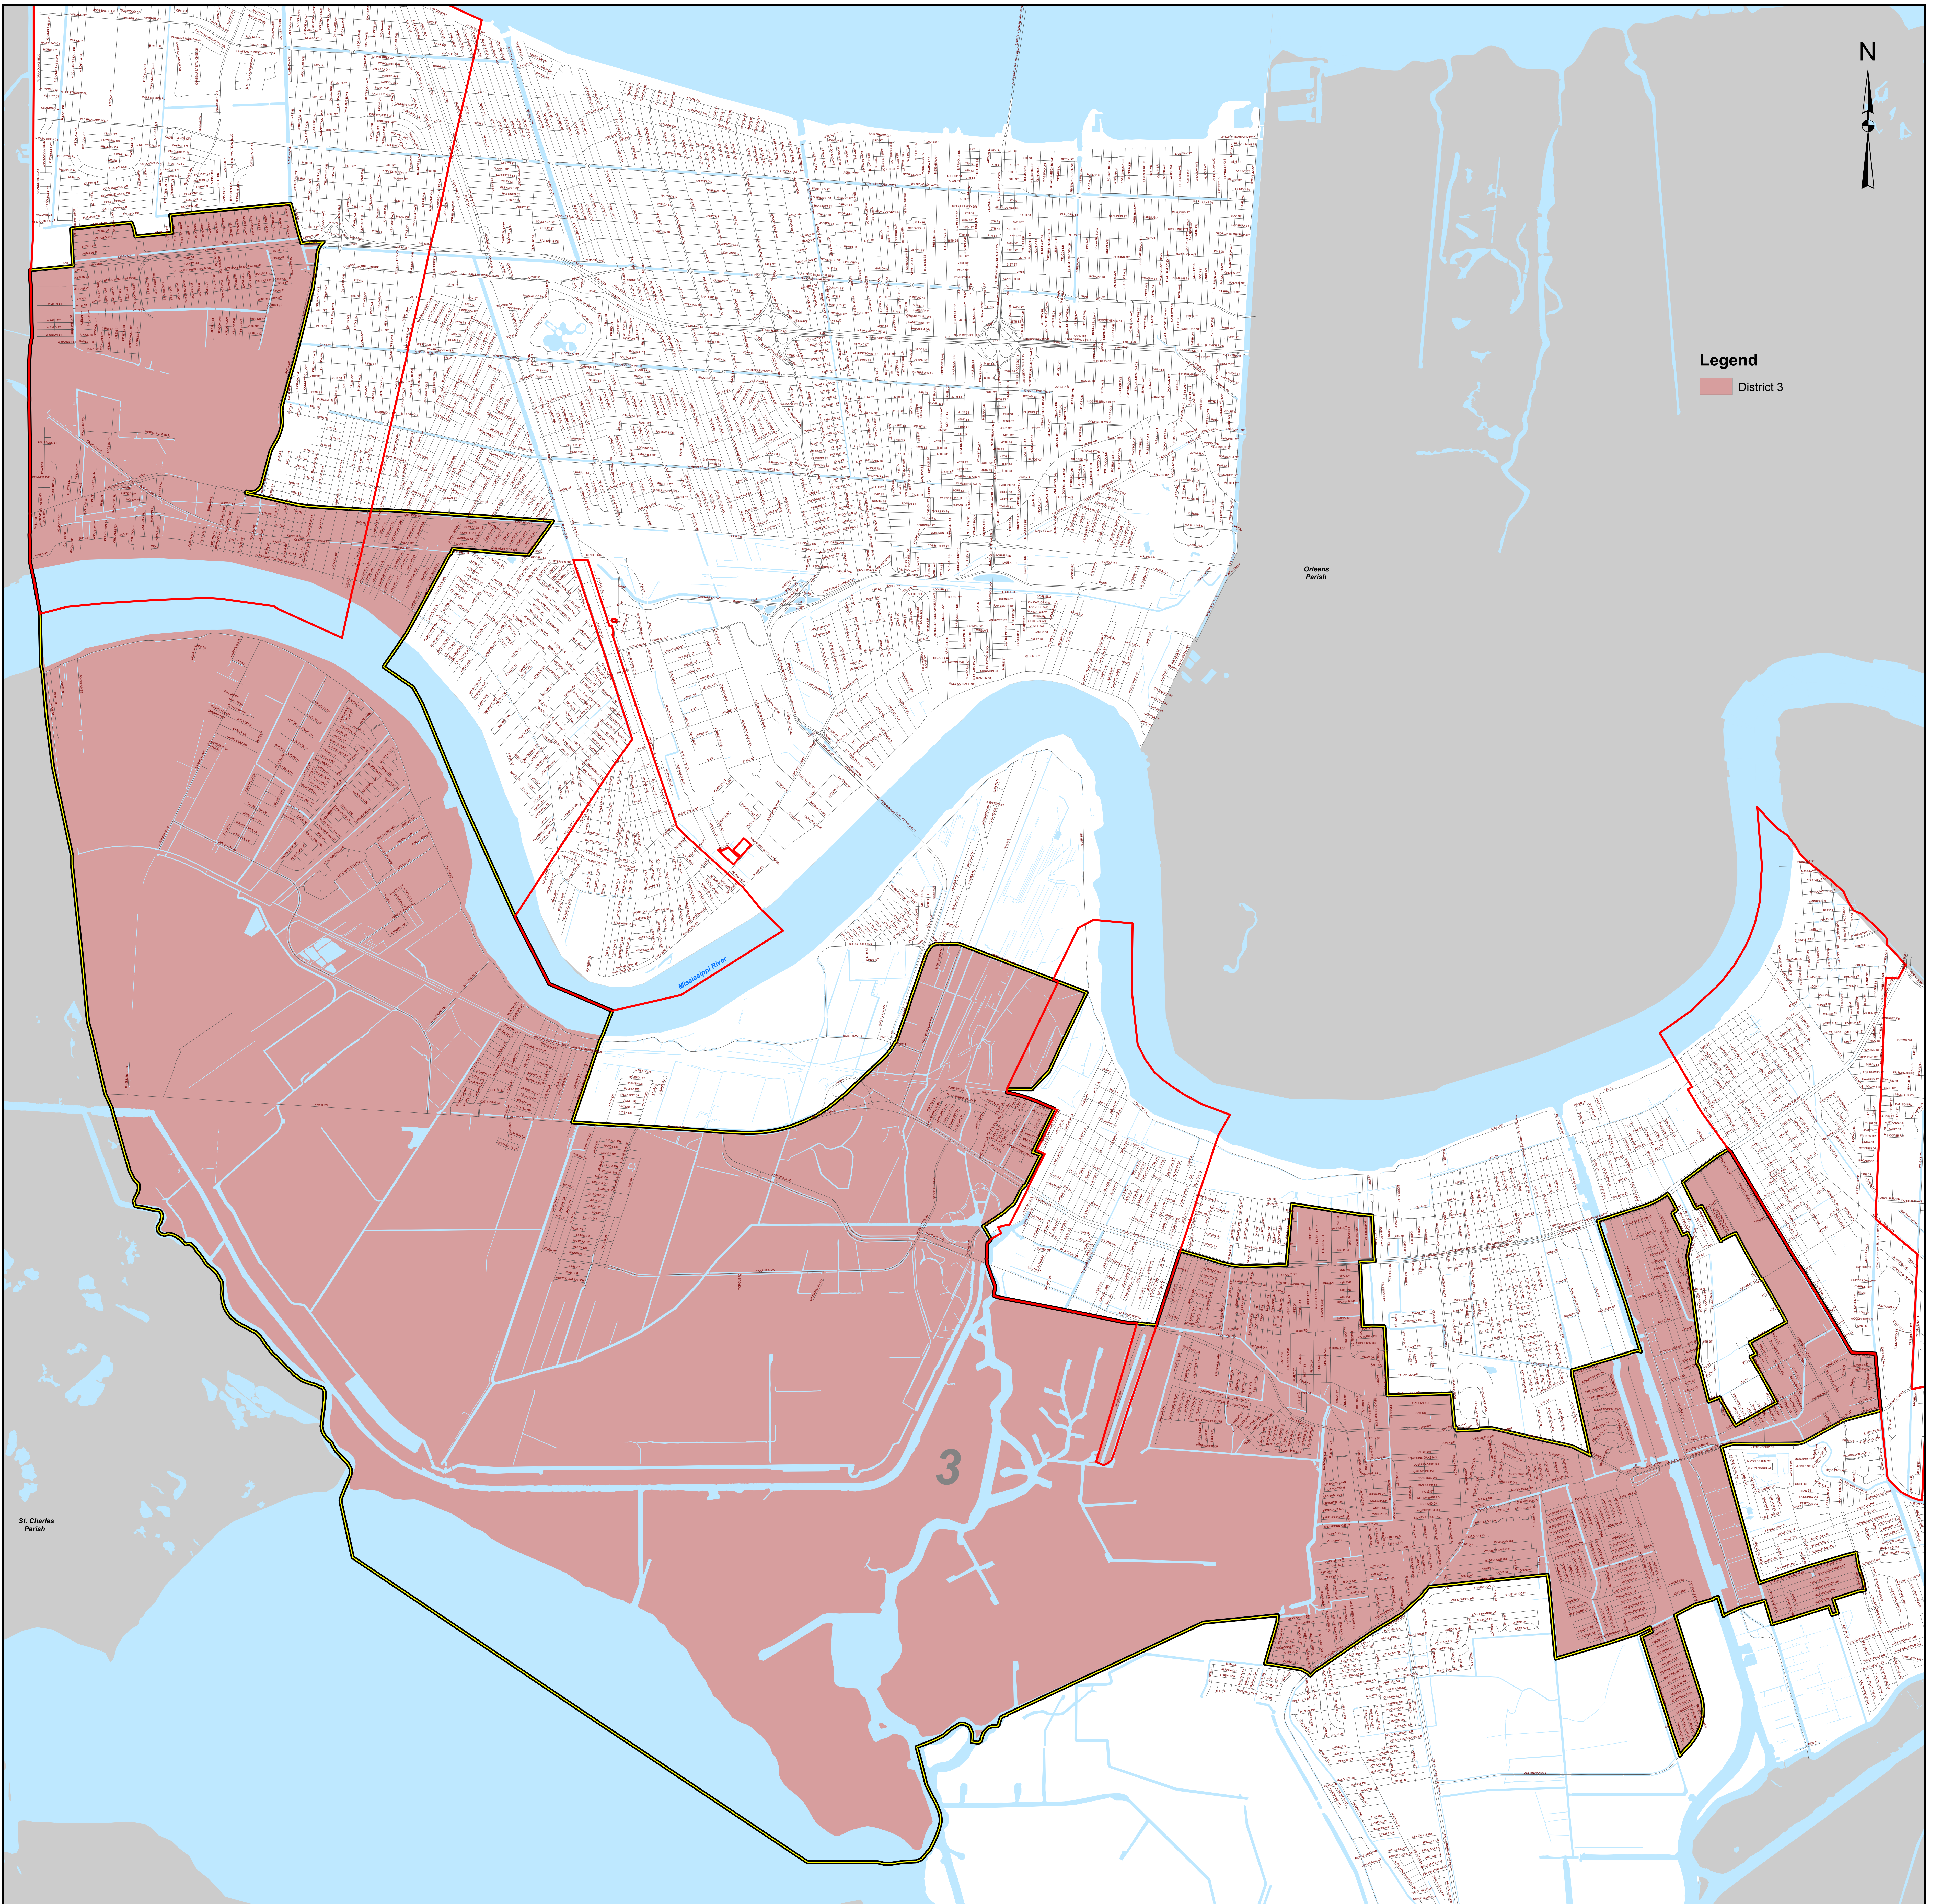

Jefferson Parish Council District 3

Legend
District 3

3